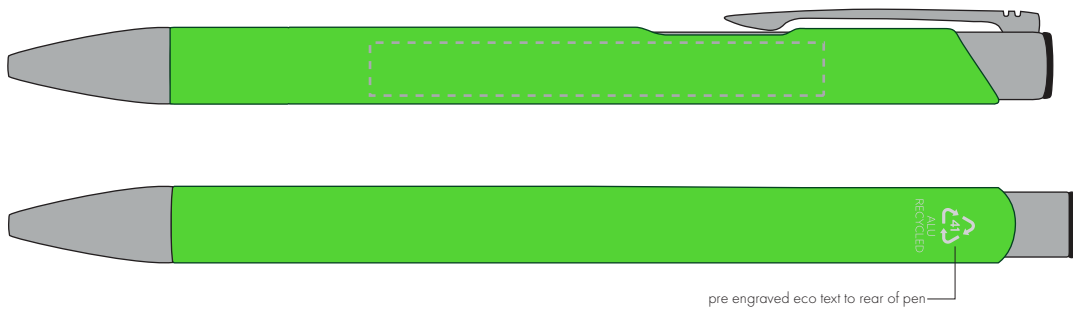

Your Ref:  
Our Ref:

Quantity:  
Version: 1

Product Code: TPC982001  
Product Colour: NEON GREEN

**PRINTING CONCERNS:**

We stock this item in the following colours

**PANTONE REFERENCE(S)**

- Colour 1
- Colour 2
- Colour 3
- Colour 4

ARTWORK SCALE 100%

ARTWORK SCALE 100%  
Side Print Area:  
60mm x 7mm

The dashed line is to demonstrate print area and will not appear on your printed item

**PLEASE NOTE:**

- All colours including print and product are for visual purposes only and should not be regarded as the actual colour of the product and print.
- Some products may vary from batch to batch and may differ from previous orders.
- The colour and texture of a product can also have an effect on the final print colour.
- By approving this order we accept that you understand these terms.